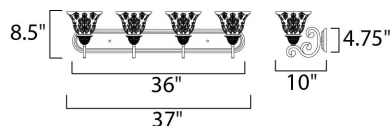

PRODUCT DESCRIPTION

In either Screen Amber or Soft Vanilla Glass, the sharp angles of the Oil Rubbed Bronze body modernizes and inspires.

MEASUREMENTS

DIMENSION : 37" W x 8.5" H x 10" Ext
 BACK PLATE : 36" W x 4.63" H
 HANGING WEIGHT : 11.22 lb